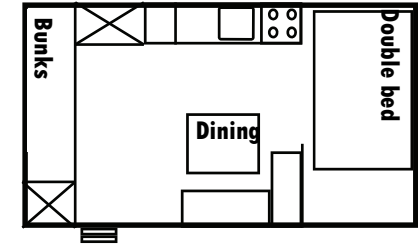

1 Bedroom Standard Cabin (D&E)

Deluxe Spa Cabin (L&M)

VANS

Van with annex

- * Stove
- * Fridge
- * Heater/fan
- * Crockery & cutlery
- * Utensils
- * Shower & toilet
- * Television
- * Some with air-con'

Standard Van

- * Stove
- * Fridge
- * Heater/fan
- * Crockery & cutlery
- * Utensils

3 Bedroom Family Cabin (F)

Fisherman's Cabin (J)

NB: Linen provided in Spa Cabins & Motel Units. All other accommodation: either B.Y.O. linen or linen packs available at reception \$10/dbl \$5/sgl (Sheets, Blankets or Doona, Towels & Bathmat)