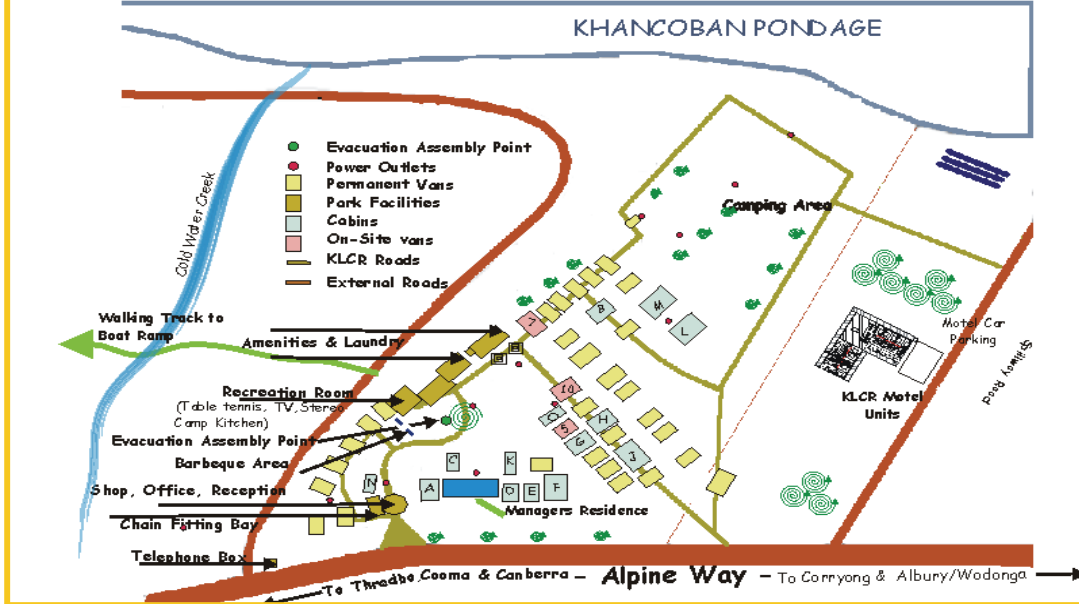

PEAK PERIODS 2010: Easter week 2010, Fish Opening & Queen's Birthday weekends, 26th Dec 2009 to 14th Jan 2010
 NB: Surcharge for 1nt only bookings Sat Night or public Holiday \$10

Khancoban Lakeside Caravan Park - Park Map