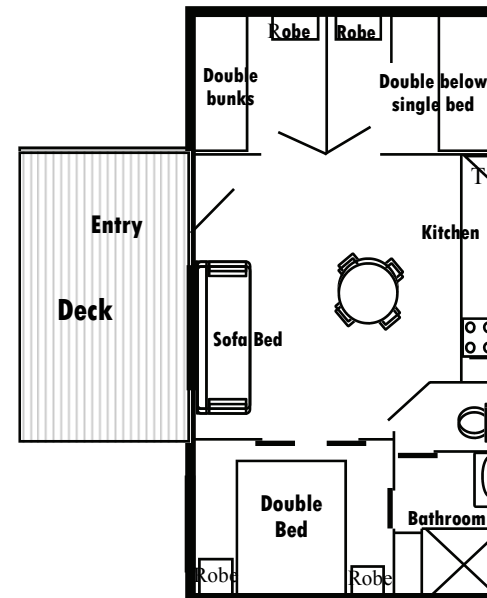

CABINS

1 Bedroom Economy (K,H,O)

1 Room Economy (C&N)

2 Bedroom Standard Cabin (A&B)

- All cabins contain:**
- * Television
 - * Microwave oven
 - * Gas stove
 - * Fridge
 - * Air-conditioning
 - * Heater
 - * Shower & toilet
 - * Crockery & cutlery
 - * Utensils

1 Bedroom Standard Cabin (D&E)

Deluxe Spa Cabin (L&M)

VANS

Van with annex

- * Stove
- * Fridge
- * Heater/fan
- * Crockery & cutlery
- * Utensils
- * Shower & toilet
- * Television
- * Some with air-con'

Standard Van

- * Stove
- * Fridge
- * Heater/fan
- * Crockery & cutlery
- * Utensils

3 Bedroom Family Cabin (F)

Fisherman's Cabin (J)

NB: Linen provided in Spa Cabins & Motel Units. All other accommodation: either B.Y.O. linen or linen packs available at reception \$10/dbl \$5/sgl (Sheets, Blankets or Doona, Towels & Bathmat)