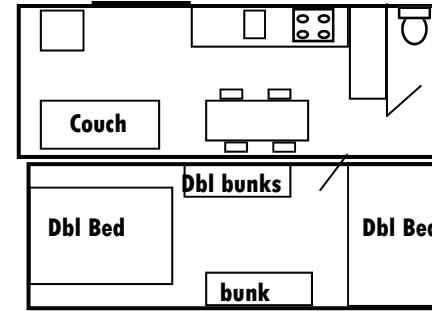

CABINS

1 Bedroom Economy (K,H,O)

1 Room Economy (C&N)

2 Bedroom Standard Cabin (A&B)

- All cabins contain:**
- * Television
 - * Microwave oven
 - * Gas stove
 - * Fridge
 - * Air-conditioning
 - * Heater
 - * Shower & toilet
 - * Crockery & cutlery
 - * Utensils

1 Bedroom Standard Cabin (D&E)

Deluxe Spa Cabin (L&M)

VANS

Van with annex

- * Stove
- * Fridge
- * Heater/fan
- * Crockery & cutlery
- * Utensils
- * Shower & toilet
- * Television
- * Some with air-con'

Standard Van