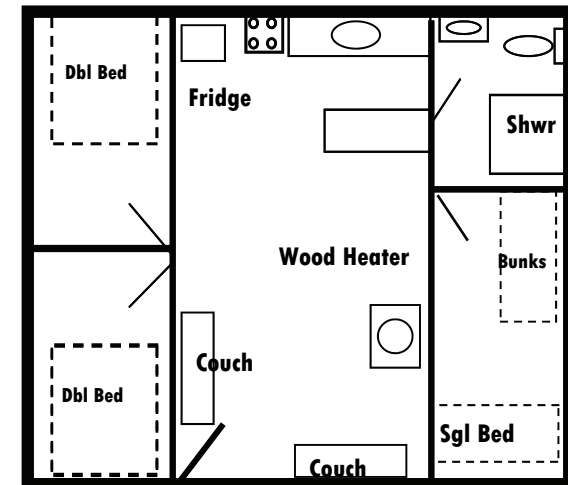

Features include:

- ▶ Queen size beds
- ▶ Large bathrooms
- ▶ Tea & coffee facilities
- ▶ Microwave
- ▶ Fridge
- ▶ TV & DVD
- ▶ Juice & Cereal breakfast supplied.
- ▶ Shady Verandah
- ▶ Bar-B-Q

These Units are brand new—come & have a look!

CABINS

1 Bedroom Economy (K,H,O)

1 Room Economy (C&N)

2 Bedroom Standard Cabin (A&B)

- All cabins contain:**
- * Television
 - * Microwave oven
 - * Gas stove
 - * Fridge
 - * Air-conditioning
 - * Heater
 - * Shower & toilet
 - * Crockery & cutlery
 - * Utensils

1 Bedroom Standard Cabin (D&E)

Deluxe Spa Cabin (L&M)

VANS

Van with annex

- * Stove
- * Fridge
- * Heater/fan
- * Crockery & cutlery
- * Utensils
- * Shower & toilet
- * Television
- * Some with air-con'

Standard Van

- * Stove
- * Fridge
- * Heater/fan
- * Crockery & cutlery
- * Utensils

3 Bedroom Family Cabin (F)

Fisherman's Cabin (J)

NB: Linen provided in Spa Cabins & Motel Units. All other accommodation: either B.Y.O. linen or linen packs available at reception \$10/dbl \$5/sgl (Sheets, Blankets or Doona, Towels & Bathmat)