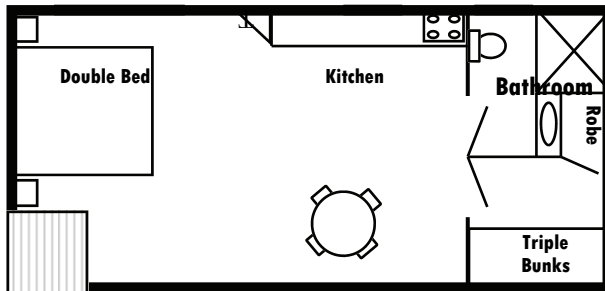

CABINS

1 Bedroom Economy (K,H,O)

1 Room Economy (C&N)

2 Bedroom Standard Cabin (A&B)

- All cabins contain:**
- * Television
 - * Microwave oven
 - * Gas stove
 - * Fridge
 - * Air-conditioning
 - * Heater
 - * Shower & toilet
 - * Crockery & cutlery
 - * Utensils

1 Bedroom Standard Cabin (D&E)

Deluxe Spa Cabin (L&M)

VANS

Van with annex

- * Stove
- * Fridge
- * Heater/fan
- * Crockery & cutlery
- * Utensils
- * Shower & toilet
- * Television
- * Some with air-con'

Standard Van