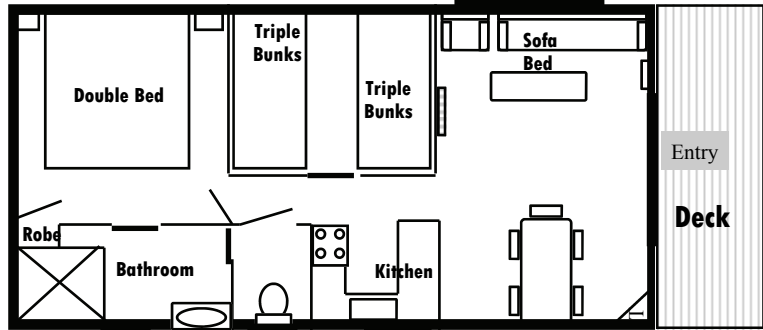

Features include:

- ▶ Queen size beds
- ▶ Large bathrooms
- ▶ Tea & coffee facilities
- ▶ Microwave
- ▶ Fridge
- ▶ TV & DVD
- ▶ Juice & Cereal breakfast supplied.
- ▶ Shady Verandah
- ▶ Bar-B-Q

These Units are brand new—come & have a look!

CABINS

1 Bedroom Economy (K,H,O)

1 Room Economy (C&N)

2 Bedroom Standard Cabin (A&B)

- All cabins contain:**
- * Television
 - * Microwave oven
 - * Gas stove
 - * Fridge
 - * Air-conditioning
 - * Heater
 - * Shower & toilet
 - * Crockery & cutlery
 - * Utensils

1 Bedroom Standard Cabin (D&E)

Deluxe Spa Cabin (L&M)

VANS

Van with annex

- * Stove
- * Fridge
- * Heater/fan
- * Crockery & cutlery
- * Utensils
- * Shower & toilet
- * Television
- * Some with air-con'

Standard Van