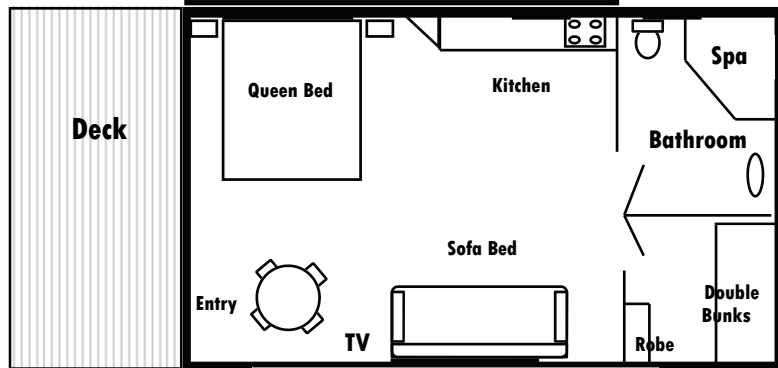

CABINS

1 Bedroom Economy (K,H,O)

1 Room Economy (C&N)

2 Bedroom Standard Cabin (A&B)

- All cabins contain:**
- * Television
 - * Microwave oven
 - * Gas stove
 - * Fridge
 - * Air-conditioning
 - * Heater
 - * Shower & toilet
 - * Crockery & cutlery
 - * Utensils

1 Bedroom Standard Cabin (D&E)

Deluxe Spa Cabin (L&M)

VANS

Van with annex

- * Stove
- * Fridge
- * Heater/fan
- * Crockery & cutlery
- * Utensils
- * Shower & toilet
- * Television
- * Some with air-con'

Standard Van